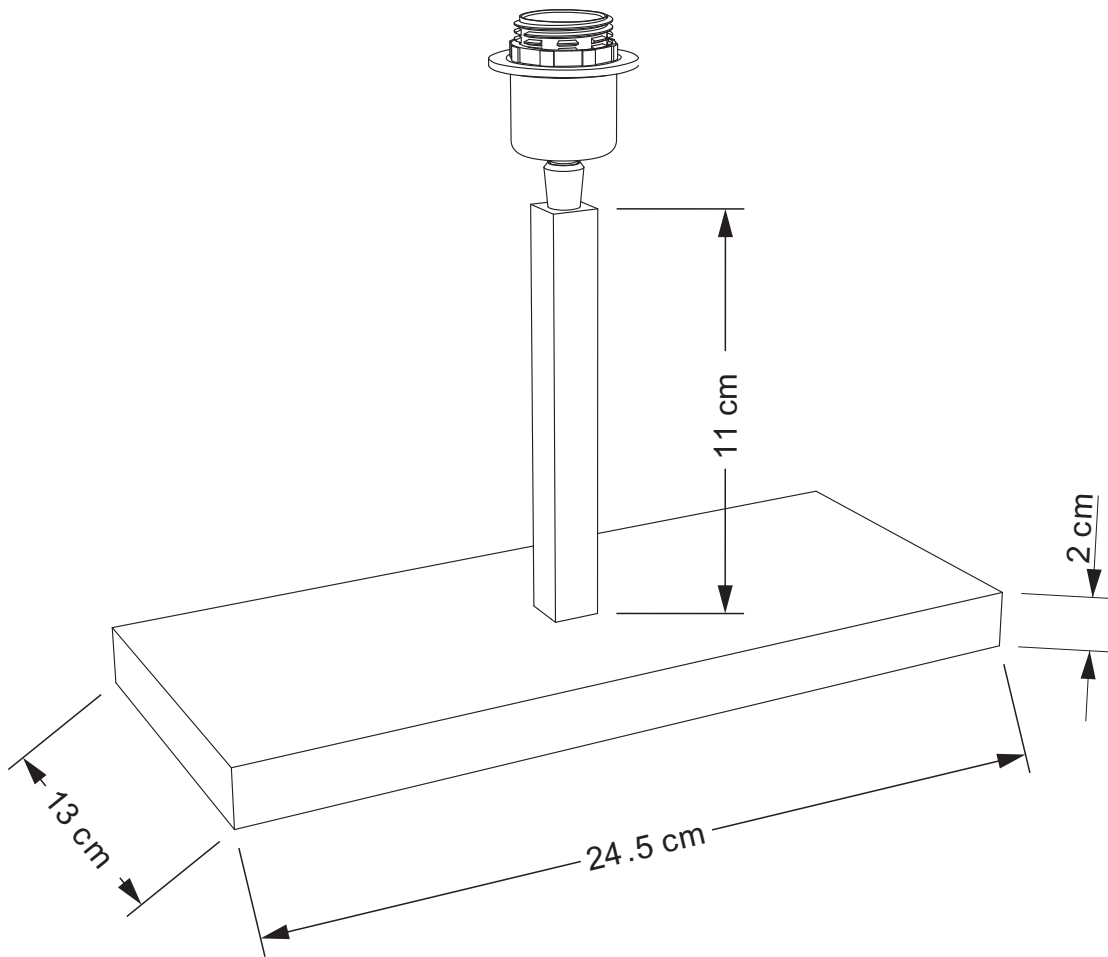

GOOD& MOJO

- Technical drawing & packing details -

GM0060/T/N

PACKING DETAILS

Box size: 15.5 X 10.5 X 27.5 CM

Total cbm: 0.005 cbm

G.w.: 0.8 KGS

N.w.: 0.7 KGS

Number of boxes: 1 pc